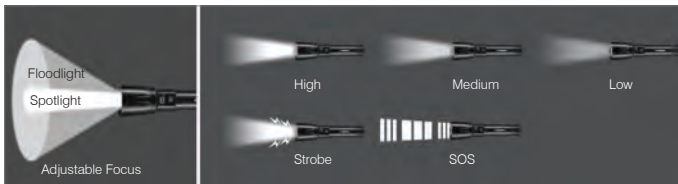

- Ultra-high bright - up to 4000 lm
- 3 lighting modes: High / Medium / Low
- Adjustable beam focus for various lighting needs
- Long operating time up to 21 h
- Tactical construction with soft anti-slip grip design
- Rechargeable with USB-C port

Torch (Rechargeable)

Aluminum

Digital Display

RT308

Main Features

- Powerful LED light source
- Super high brightness up to 600 lm
- 5 lighting modes with adjustable beam focus
- Impressive beam distance up to 550 m
- Durable aluminum alloy construction, resistant to scratches and corrosions
- Digital display for easily monitoring the power levels