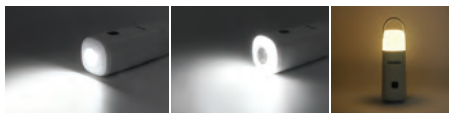

Torch (Non-Rechargeable)