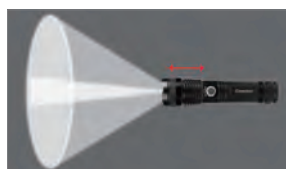

Adjustable Focus