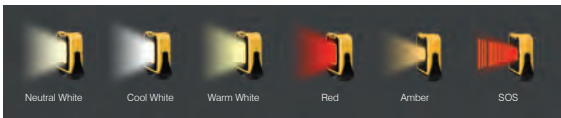

Specifications

Lighting Modes	Main Light				Auxiliary Light	
	Neutral White	Cool White	Warm White	Red	Amber	SOS
Light Output	1000 lm	650 lm	500 lm	/	50 lm	/
Run Time	4 h	6 h	6 h	/	12 h	/
CCT	4000-5000K	5000-6000K	3000-3500K	/	2000-3000K	/

Power Source: 3.7V 3000mAh 21700 Li-ion battery
Light Source: 1×COB + 2×Filament LED + 5×Red LED
USB-C Input: 5V $\overline{\text{---}}$ 1A
Charging Time: 4.5 h
USB-A Output: 5V $\overline{\text{---}}$ 1A
Dimensions(L x W x H): 93×30×98 mm / 3.66×1.18×3.86 in
Weight: 180 g / 0.40 lb