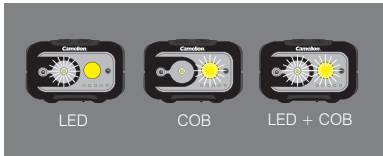

Specifications

Power Source: 3.7V 1800mAh 6.66Wh 103450 Li-polymer battery
Light Source: 1 × 6W LED + 1 × 3W COB
Lighting Modes: LED / COB / LED + COB
Light Output:
LED: 280 lm / COB: 300 lm / LED + COB: 480 lm
Run Time: LED: 5 h / COB: 5 h / LED + COB: 2.5 h
CCT: 6000 - 7000K
USB-C Input: 5V $\overline{\text{---}}$ 1A
Charging Time: 3 h
Adjustable Angle: 60°
Material: ABS
Dimensions (L x W x H): 78 × 45 × 50 mm / 3.07 × 1.77 × 1.97 in
Net Weight: 125 g / 0.28 lb