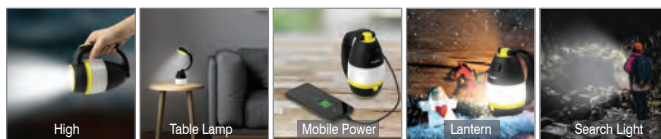

250 Lumens

250m

3 Lighting Modes

Power Bank

RS932

Main Features

- 4-in-1 multifunction: search light, lantern, table lamp and mobile power
- 3 lighting modes for various scenarios
- High brightness of 250 lm
- Convenient handle for easy carrying
- Super lightweight & practical
- USB-C rechargeable port

Specifications

Power Source: 3.7V 1500mAh 5.55Wh 18650 rechargeable Li-ion battery
Light Source: LED + COB
Lighting Modes: COB Low / COB High / LED
Light Output:
COB Low: 150 lm / COB High: 250 lm / LED: 160 lm
Run Time: COB Low: 3 h / COB High: 1.5 h / LED: 2.5 h
CCT : COB: 5000 - 6000K / LED: 6000 - 8000K
Beam Distance: 250 m
USB-C Input: 5V $\overline{\text{---}}$ 0.5A
Charging Time: 4.5 h
USB-A Output: 5V $\overline{\text{---}}$ 0.5A
Dimensions(L x W x H): 155×130×85 mm / 6.10×5.12×3.35 in
Weight: 245 g / 0.66 lb