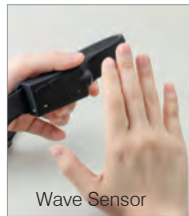

RT256

Main Features

- Dual independent lighting systems
- Ultra-high brightness up to 280 lm
- Multifunction as head light / lantern / work light
- 7 basic lighting modes & LED+COB free-combined modes
- Soft light with a frosted cap (removable)
- 60° adjustable light angle
- Integrated hook & clip & magnetic base