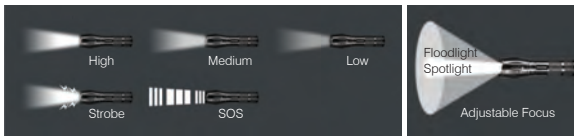

Specifications

Power Source: 3×AAA 1.5V battery
Light Source: 1×XML-T6 10W LED
Lighting Modes: High / Medium / Low / Strobe / SOS
Light Output:
High: 300 lm / Medium: 150 lm / Low: 75 lm
Run Time: High: 3 h / Medium: 6 h / Low: 13 h
CCT: 7000 - 9000K
Beam Distance: 200 m
Dimensions(D x H): 35×126 mm / 1.38×4.96 in
Net Weight: 80 g / 0.18 lb

HP7011

Main Features

- Durable TPE material
- Shock-resistant of up to 3 meters
- Compact and lightweight
- Weatherproof
- Lanyard included

Specifications

Power Source: 3 x AAA size batteries
Light Source: 1 x Osram 3030 LED
Lighting Modes: On / Off
Light Output: 150 lm
CCT: 6500K
Beam Distance: 120 m
Run Time: 5 h
Dimensions(D x H): 36.5 x 105 mm / 1.44 x 4.13 in
Weight: 54 g / 0.12 lb