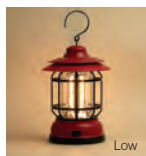

Lantern (Non-Rechargeable)

S245

Main Features

- 2 lighting modes: High / Low
- High illumination of 260 lm
- Effective 360° lighting
- Convenient hook for easy carrying or hanging

Specifications

Power Source: 3 x AA batteries
Light Source: 3 x 1W COB
Lighting Modes: High / Low
Light Output: High: 260 lm / Low: 70 lm
Run Time: High: 6 h / Low: 22 h
CCT: 3000 - 4000K
Dimensions(D x H): 116 x 178 mm / 4.57 x 7.01 in
Net Weight: 200 g / 0.44 lb