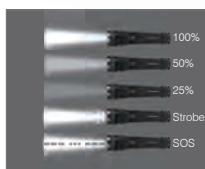

5 Lighting Modes