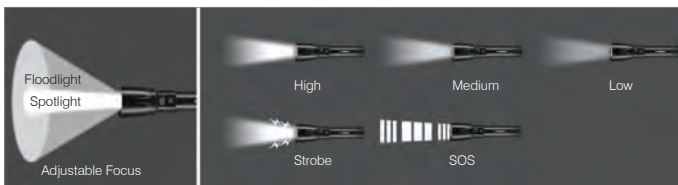

RT309

Main Features

- 20W super powerful white laser LED chip
- 1200-lumen ultra-bright illumination
- Ultra long beam distance up to 800 m
- 5 lighting modes with adjustable beam focus cater
- 5000mAh large capacity extends operating time up to 16 h
- Durable aluminium alloy construction, resistant to scratches and corrosions
- Digital display for easy power level monitoring
- USB-C rechargeable

Specifications

Power Source: 3.7V 5000mAh 18.5Wh 21700 Li-ion Battery
Light Source: 1×20W White Laser LED
Lighting Modes: High / Medium / Low / Strobe / SOS
Light Output: High: 1200 lm / Medium: 600 lm / Low: 100 lm
Run Time: High: 5 h / Medium: 10 h / Low: 16 h
CCT: 8000 - 9000K
Beam Distance: 800 m
USB-C Input: 5V $\overline{\text{---}}$ 1A
Charging Time: 6 h
Dimensions (D x H): 50×185 mm / 1.97×7.28 in
Net Weight: 310 g / 0.68 lb