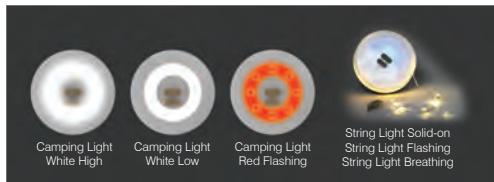

Camping Light (Rechargeable)

400 Lumens

6+ Lighting Modes

10m String Light Length

5H

RS915

Main Features

- Multifunction as camping light and string light
- High brightness up to 400 lm
- 6 basic lighting modes & SMD+LED free-combined modes
- 10-meter retractable LED string light
- Hidden hanging ring for easy carrying, hanging & retracting string light
- USB-C port input
- Compact & easy storage

Specifications

Power Source: 3.7V, 1800mAh 6.66Wh rechargeable Li-ion battery
Light Source: 36×SMD+100×LED
String Light: 10 m, Warm White
Lighting Modes:
Camping Light: White High / White Low / Red Flashing
String Light: Solid-on / Flashing / Breathing
Light Output:
Camping Light: White High: 400 lm / White Low: 200 lm
Run Time:
Camping Light: White High: 3 h / White Low: 5 h /
String Light: Solid-on: 4.5 h
USB-C Input: 5V $\overline{\text{---}}$ 1A
Charging Time: 2.5 h
Dimensions(D x H): 119×41 mm / 4.69×1.61 in
Net Weight: 230 g / 0.51 lb