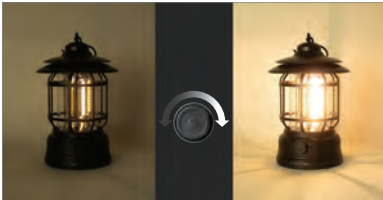

Lantern (Rechargeable)

RS243

Main Features

- High illumination of 200 lm
- Effective 360° lighting
- Stepless Dimming meets different lighting needs
- Convenient hook for easy carrying or hanging
- Rechargeable via USB-C port

Specifications

Power Source: 3.7V, 800mAh 18650 Lithium Rechargeable Battery
Light Source: 3 x 1W COB
Lighting Mode: Stepless Dimming
Light Output: 200 lm (Max)
CCT: 5000 - 7000K
Run Time: 1.5-6.5 h
USB-C Input: 5V $\overline{\text{---}}$ 0.5A
Charging Time: 2 h
Dimensions(D x H): 116 x 184 mm / 4.57 x 7.24 in
Net Weight: 240 g / 0.53 lb

Lantern (Non-Rechargeable)

S245

Main Features

- 2 lighting modes: High / Low
- High illumination of 260 lm
- Effective 360° lighting
- Convenient hook for easy carrying or hanging

Specifications

Power Source: 3 x AA batteries
Light Source: 3 x 1W COB
Lighting Modes: High / Low
Light Output: High: 260 lm / Low: 70 lm
Run Time: High: 6 h / Low: 22 h
CCT: 3000 - 4000K
Dimensions(D x H): 116 x 178 mm / 4.57 x 7.01 in
Net Weight: 200 g / 0.44 lb