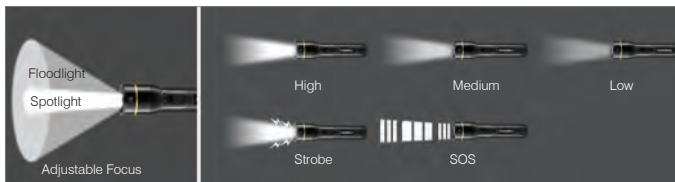

Torch (Rechargeable)

Aluminum

RT316

Main Features

- 30W high-power white LED chip
- 2000 lm ultra-bright illumination
- Long beam distance up to 600 m
- 5 lighting modes with adjustable focus
- Extended runtime up to 16 h
- Power bank function for mobile devices
- Durable aluminum alloy, scratch & corrosion resistant
- USB-C rechargeable

Specifications

Power Source: 3.7V 5000mAh, 18.5Wh 26650 Li-ion Battery
Light Source: 1 × 30W White LED Chip
Lighting Modes: High / Medium / Low / Strobe / SOS
Light Output: High: 2000 lm / Medium: 1000 lm / Low: 100 lm
Run Time: High: 3 h / Medium: 6 h / Low: 16 h
CCT: 8000 - 9000K
Beam Distance: 600 m
Charging Time: 4-5 h
USB-C Input: 5V $\overline{=}$ 2A
USB-C Output: 5V $\overline{=}$ 2A
Material: Aluminium
Dimensions (D x H): 43.5 × 170 mm / 1.71×6.69 in
Net Weight: 330 g / 0.73 lb

RT317

Main Features

- 15W super powerful white LED chip
- 1000-lumen ultra-bright illumination
- Ultra long beam distance up to 500 m
- 5 lighting modes with adjustable beam focus
- Extended operating time up to 12 h
- Power bank function for mobile devices
- Durable aluminium alloy construction, resistant to scratches and corrossions
- USB-C rechargeable

Specifications

Power Source: 3.7V 2200mAh 8.14Wh 18650 Li-ion Battery
Light Source: 1 × 15W White LED
Lighting Modes: High / Medium / Low / Strobe / SOS
Light Output: 1000 lm / 500 lm / 100 lm
CCT: 8000 - 9000K
Beam Distance: 500 m
Run Time: High: 3 h / Medium: 6 h / Low: 16 h
Charging Time: 4 h
USB-C Input: 5V $\overline{=}$ 2A
USB-C Output: 5V $\overline{=}$ 2A
Material: Aluminium
Dimensions (D x H): 35 × 153 mm / 1.38×6.02 in
Net Weight: 180 g / 0.40 lb