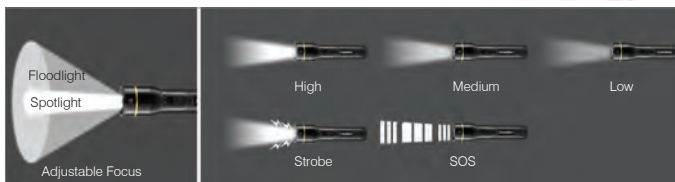

Aluminum

Specifications

Power Source: 3.7V 2200mAh 8.14Wh 18650 Li-ion Battery
Light Source: 1 × 15W White LED
Lighting Modes: High / Medium / Low / Strobe / SOS
Light Output: 1000 lm / 500 lm / 100 lm
CCT: 8000 - 9000K
Beam Distance: 500 m
Run Time: High: 3 h / Medium: 6 h / Low: 16 h
Charging Time: 4 h
USB-C Input: 5V $\overline{=}$ 2A
USB-C Output: 5V $\overline{=}$ 2A
Material: Aluminium
Dimensions (D x H): 35 × 153 mm / 1.38×6.02 in
Net Weight: 180 g / 0.40 lb