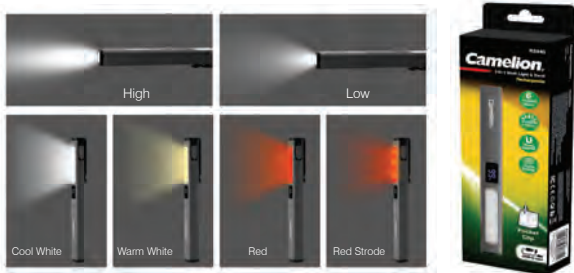

Specifications

	Torch	Work Light
Light Source	1 x XTE LED	5 x White SMD + 2 x Warm SMD + 2 x Red SMD
Lighting Mode	High / Low	Cool White / Warm White / Red / Red strobe
Light Output	High:150 lm / Low: 50 lm	Cool White / Warm White: 40 lm
Run Time	High: 2 h / Low: 4.5 h	Cool White / Warm White: 1.5 h
CCT	6500 - 7000K	Cool White: 6500 - 7000K / Warm White: 2800 - 3200K

Power Source: 1 x 3.7V 400mAh 1.48Wh Li-ion rechargeable battery
Beam Distance: 25 m
USB-C Input: 5V $\overline{\text{---}}$ 0.5A
Charging Time: 1 h
Dimensions (L x W x H): 22 x 18 x 176 mm / 0.87 x 0.71 x 6.93 in
Weight: 45 g / 0.10 lb