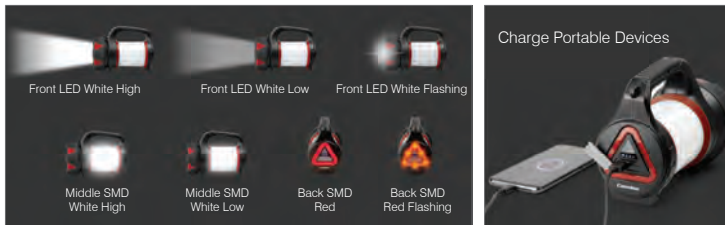

Search Light (Rechargeable)

1000 Lumens

7 Lighting Modes

480 m

18H

RS225

Main Features

- 10W high power LED and dual color SMD
- Multifunctional as lighting and power supply
- 7 lighting modes
- Ultra-high illumination of up to 1000 lm
- Long beam distance up to 480 m
- Adjustable shoulder strap and ergonomic handle

Specifications

Power Source: 3.7V, 4800mAh lithium battery pack (built-in)
Light Source: 10W LED + 104X SMD
Light Output: Front LED White High: 1000 lm
Front LED White Low: 470 lm
Middle SMD White High: 420 lm
Middle SMD White Low: 270 lm
Beam Distance: 480 m
Run Time: Front LED White High: 3.5 h
Front LED White Low: 9.5 h
Middle SMD White High: 10 h
Middle SMD White Low: 18 h
CCT: 5500 - 7000K
USB-C Input: 5V $\overline{\text{---}}$ 1A
USB-A Output: 5V $\overline{\text{---}}$ 1A
Charging Time: 8 h
Dimensions: 200 x 107 x 146 mm / 7.87 x 4.21 x 5.75 in
Net Weight: 545±10 g / 1.20±0.02 lb