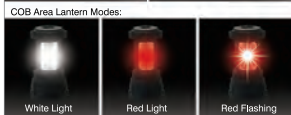

Search Light (Non-Rechargeable)

S32

Main Features

- 2-in-1 multifunction search light
- Five lighting modes including side panel
- Adjustable handle for ease of use in different scenarios
- IPX4 ingress protection

Specifications

Power Source: 3 x AA size batteries

Light Source: 3W White LED + 3W dual-color COB

Lighting Modes:

LED: High / Low

COB: White / Red / Red Flashing

Light Output:

LED: High: 230 lm / Low: 160 lm

COB: White 150 lm

Beam Distance: 200 m

Run Time:

LED: High: 4 h / Low: 6 h

COB: 6 h

Dimensions (L x W x H):

174 x 98 x 139 mm / 6.85 x 3.86 x 5.47 in

Weight: 325 g / 0.72 lb

S90C

Main Features

- High illumination of up to 260 lumens
- Super durable and long lifespan COB lighting source
- Comes with widely available 4 x AA batteries
- Compact and lightweight design makes it ideal for everyday use

Specifications

Power Source: 4 x AA size batteries

Light Source: 3W COB

Light Output: 260 lm

Run Time: 5 h

CCT: 6000 - 7000K

Dimensions (L x W x H):

146 x 105 x 110 mm / 5.75 x 4.13 x 4.33 in

Weight: 216 g / 0.48 lb