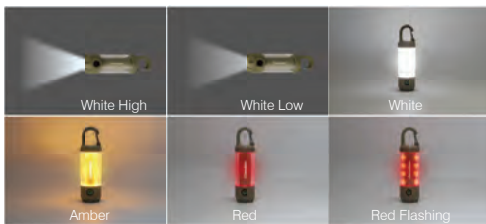

Torch (Rechargeable)