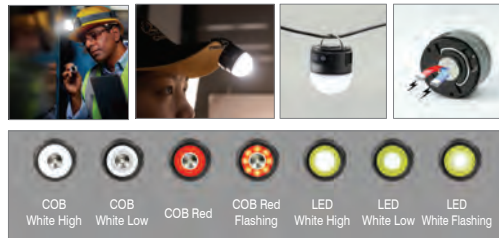

Specifications

Lighting Modes	LED			COB				LED + COB
	High	Low	Flashing	White High	White Low	Red	Red Flashing	
Light Output	220 lm	120 lm	/	90 lm	45 lm	/	/	280 lm
Run Time	1.5 h	3.5 h		2 h	3.5 h			1 h
CCT	6000 - 7000K							

Power Source: 3.7V 500mAh Rechargeable Li-Polymer Battery
Light Sources: 5W LED + 3W COB
USB-C Input: 5V $\overline{\text{---}}$ 1A
Charging Time: 1 h
Beam Distance: 60 m
Dimensions(L x W x H): 45 x 41 x 54 mm / 1.77 x 1.61 x 2.13 in
Net Weight: 70 g / 0.15 lb