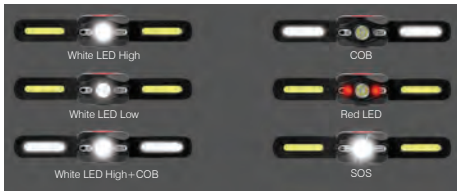

Specifications

Lighting Modes	White LED High / White LED Low / White LED High + COB / COB / Red LED / SOS			
	White LED High	White LED Low	White LED High + COB	COB
Light Output	75 lm	30 lm	150 lm	75 lm
Run Time	13 h	16 h	6 h	9.5 h
CCT	7000 - 8000K		6500 - 7500K	6000 - 7000K
Power Source: 3.7V, 800mAh 2.96Wh 14500 Li-ion battery Light Source: 1W White LED + 2 x 0.15W Red + 2 x 0.5W White COB Charging Time: 2.5 h USB-C Input: 5V $\overline{\text{---}}$ 0.5A Dimensions (L x W x H): 61 x 34 x 36mm / 2.4 x 1.34 x 1.42 in Net Weight: 60 g / 0.13 lb