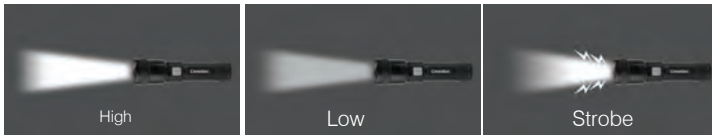

RS945

Main Features

- Powerful LED illumination
- Up to 200 lumens of brilliant brightness
- 3 lighting modes with adjustable beam focus
- Lightweight & durable design for everyday use
- Power bank function for mobile devices
- Universal Type-C charge, no disposable batteries.

Specifications

Power Source: 3.7V 1200mAh, 4.44Wh 18650 Li-ion battery
Light Source: 1 x 3W LED
Lighting Modes: High / Low / Strobe
Light Output: LED: 200 lm (High) / 80 lm (Low)
Run Time: 4 h / 8 h
USB-C Input: 5V $\overline{\text{---}}$ 0.8A
Charging Time: 3.5 h
USB-A Output: 5V $\overline{\text{---}}$ 1A
Dimensions(D x L): 46 x 168 mm / 1.81 x 6.61 in
Weight: 105 g / 0.23 lb